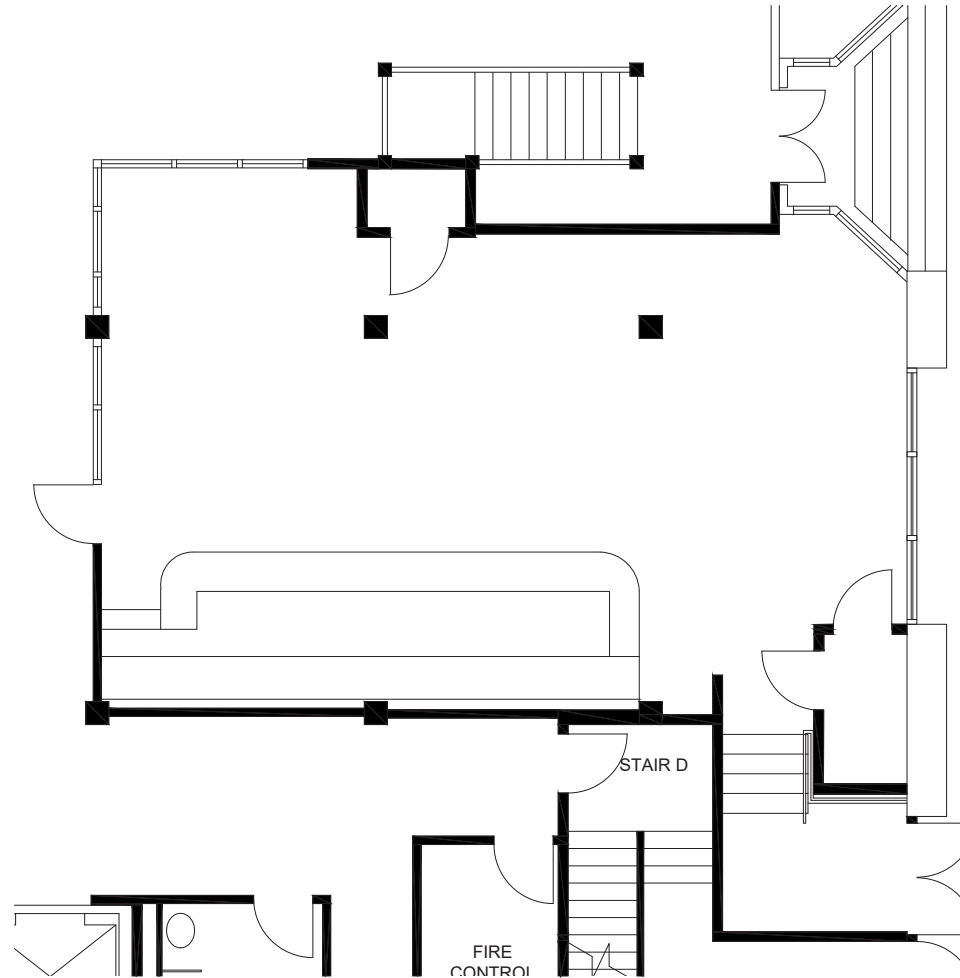

211 Record

DALLAS, TX 75202

Suite 109
1,435 RSF

For leasing information:

Ruth Griggs

214.438.6487

ruth.griggs@am.jll.com

Ashley Curry