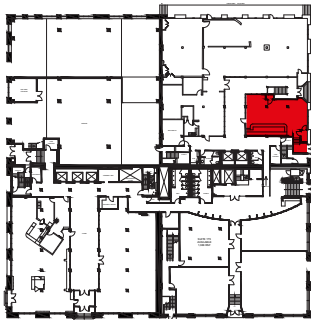

211 Record

DALLAS, TX 75202

Suite 109
1,435 RSF

For leasing information:

Ruth Griggs

214.438.6487

ruth.griggs@am.jll.com

Ashley Curry