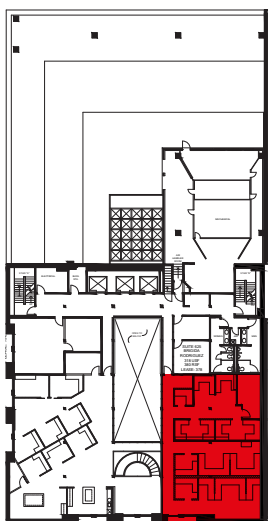

501 Elm

DALLAS, TX 75202

Suite 650
2,702 RSF

For leasing information:

Ruth Griggs

214.438.6487

ruth.griggs@am.jll.com

Ashley Curry